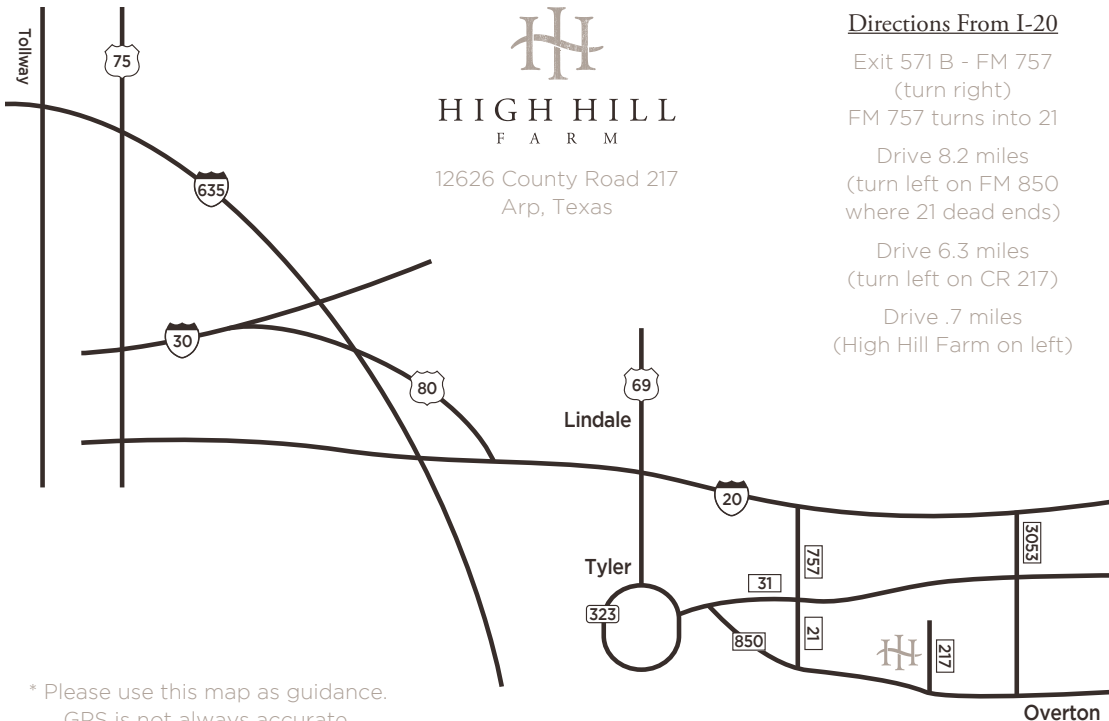

HIGH HILL FARM

12626 County Road 217
Arp, Texas

Directions From I-20

Exit 571 B - FM 757
(turn right)
FM 757 turns into 21

Drive 8.2 miles
(turn left on FM 850
where 21 dead ends)

Drive 6.3 miles
(turn left on CR 217)

Drive .7 miles
(High Hill Farm on left)

* Please use this map as guidance.
GPS is not always accurate.